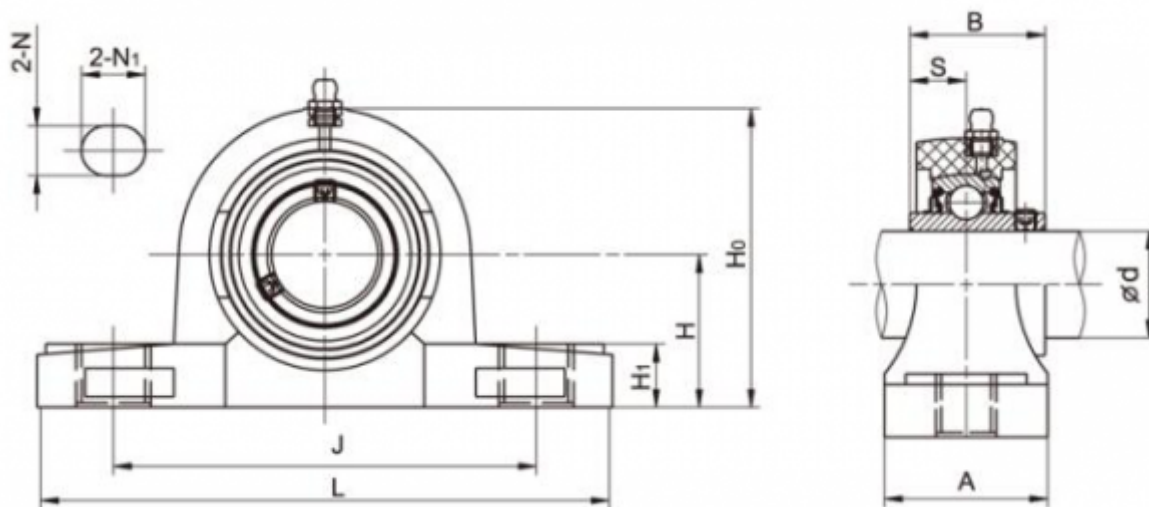

Data Sheet

Article number: 54810622101

Description: Pillow block TP-SUCP210 LDK f/shaft dia.50 mm
Insert stainless, house black thermopl.

Measures

A = 60	L = 206
B = 51.6	N = 17
Bolt = M16	N1 = 20
d = 50	S = 19
H = 57.2	
H0 = 114	
H1 = 24	
J = 159	